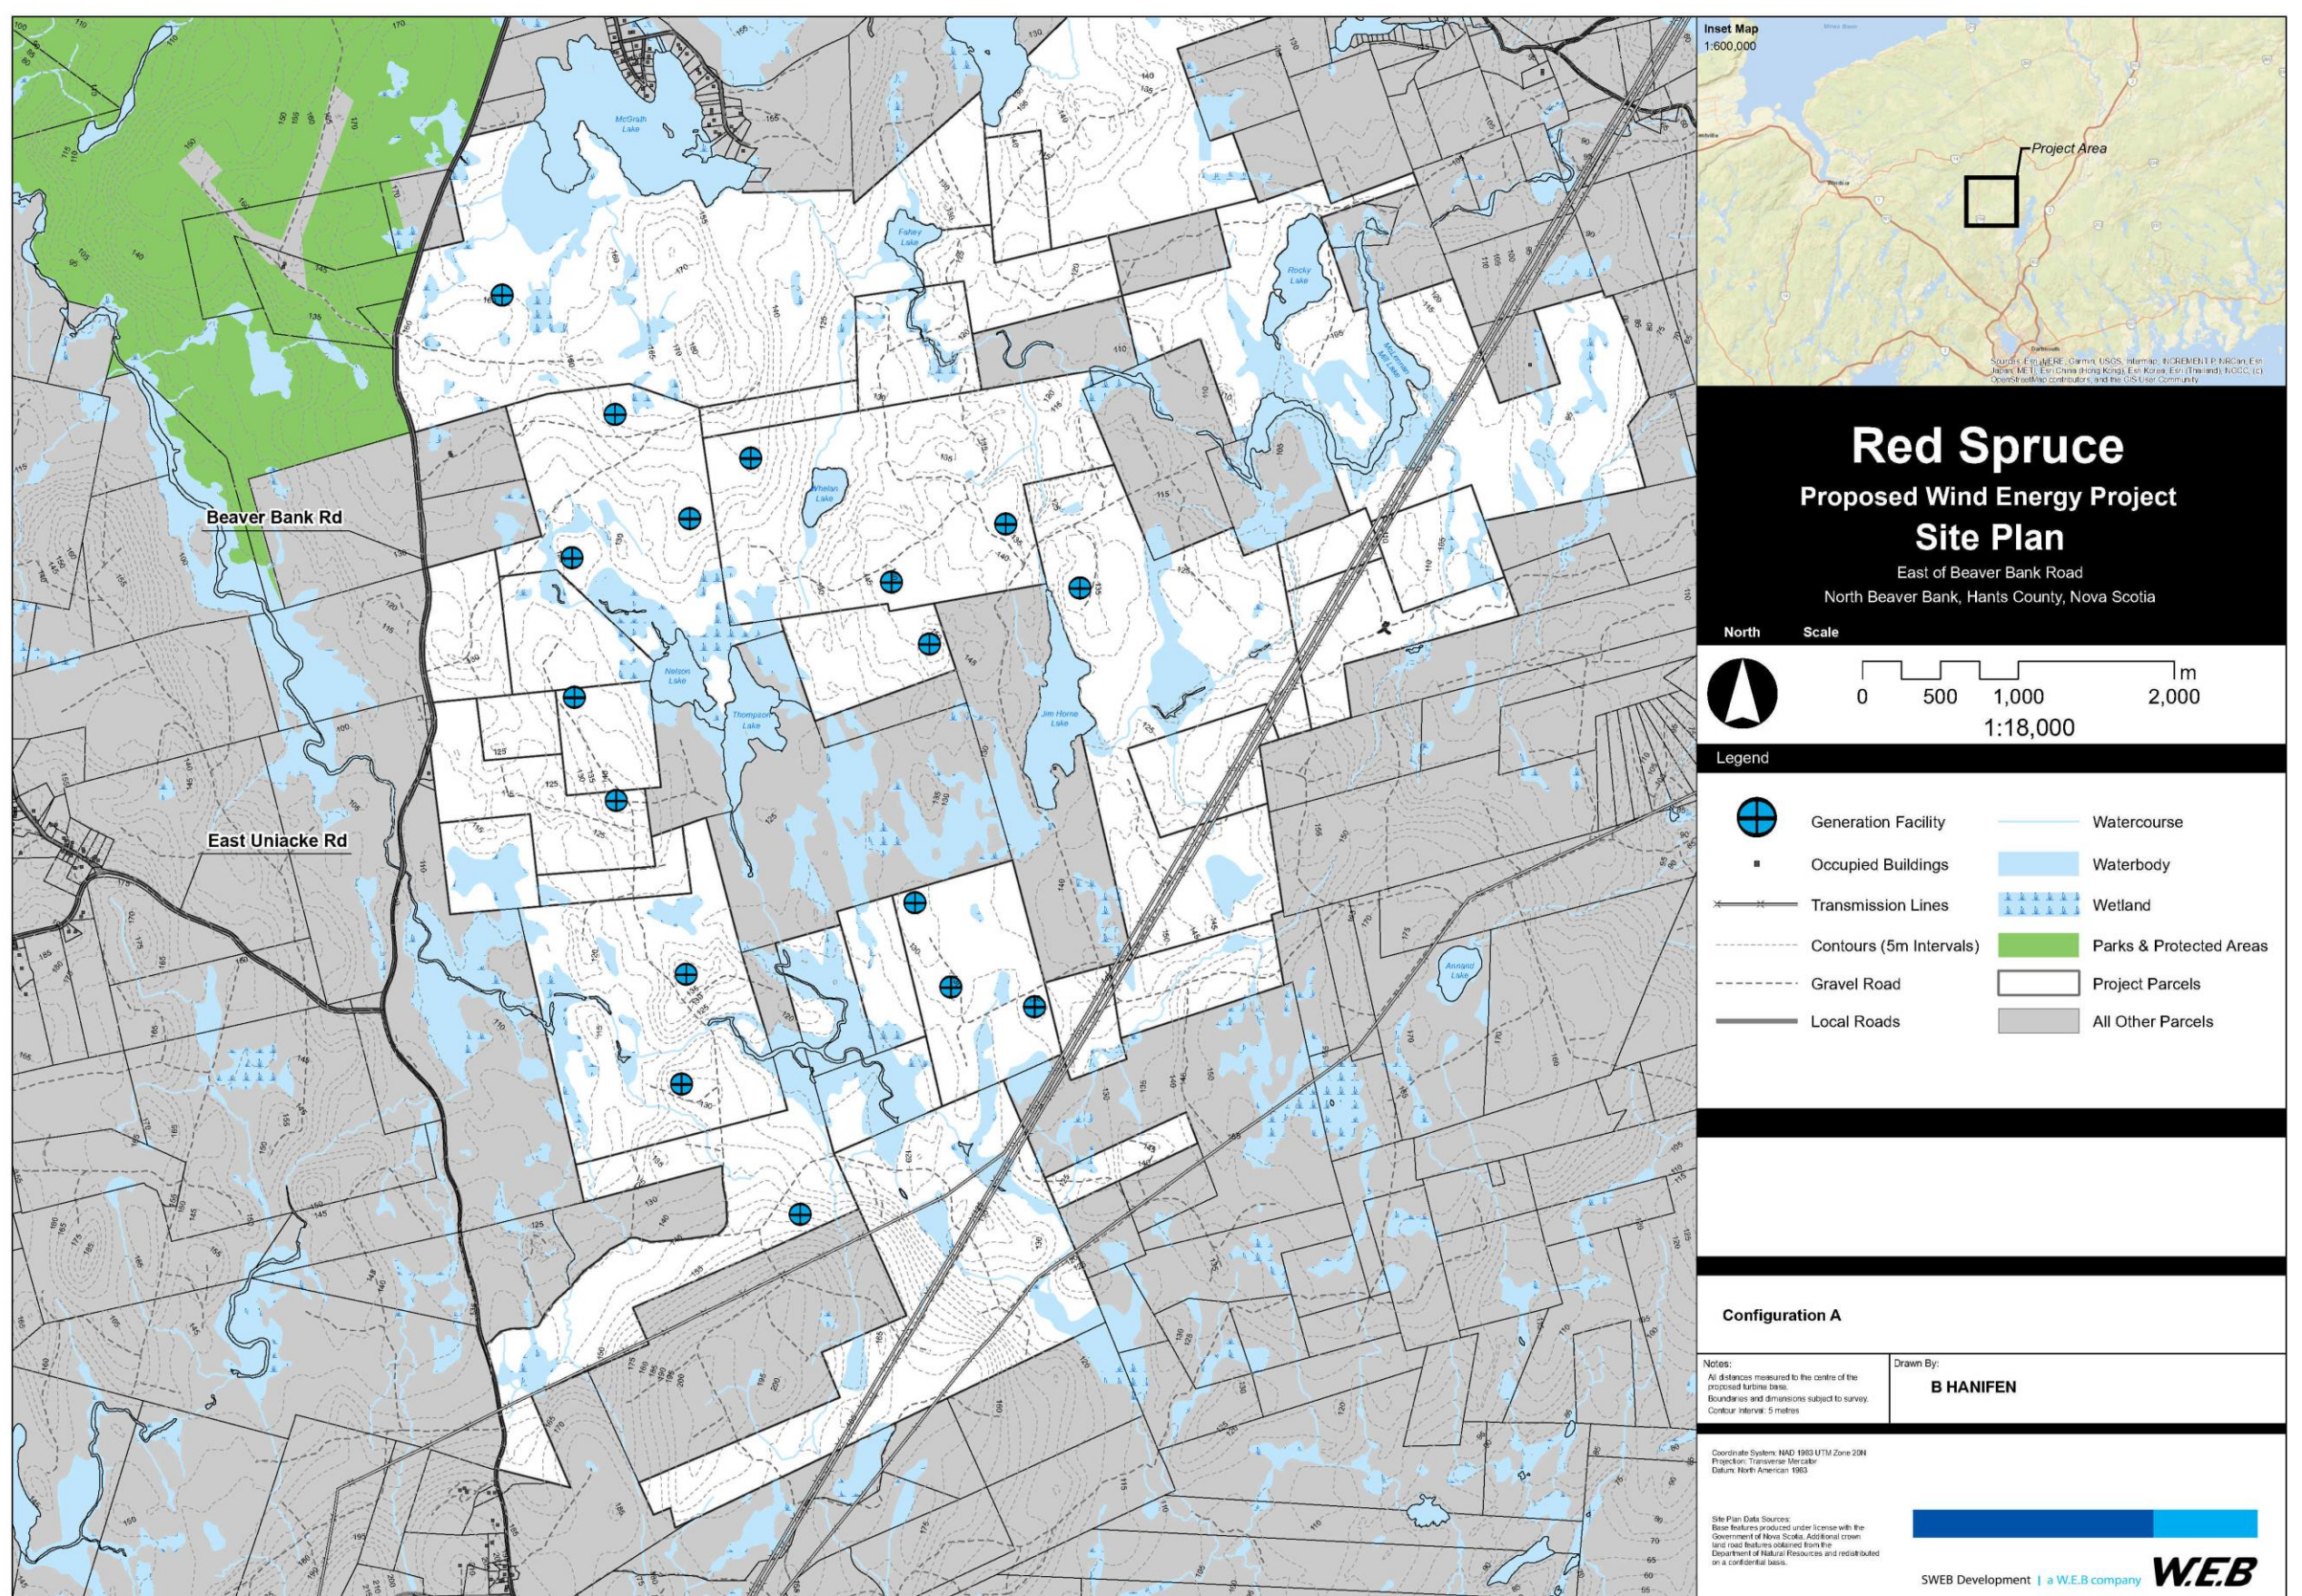

# Red Spruce Wind Project Area

# Proposed Project Area